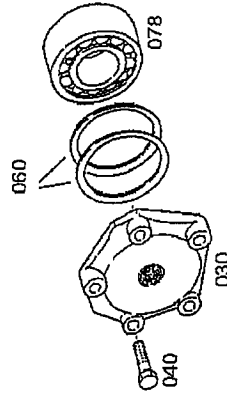

Item #	MH Part Number	Description	Qty Req	Item #	MH Part Number	Description	Qty Req
10	MVG201126	COVER PLATE	1				
20	MVG202030	DOUBLE GEAR	1				
30	MVG201004	END COVER	1				
40	MVG202031	HEXAGON BOLT	5				
60	MVG201046A	SHIM	1				
xx	MVG201046B	SHIM	1				
xx	MVG201046C	SHIM	1				
70	MVG202032	SPEEDOMETER HOUSING	1				
78	MVG201130	CYROLLBEARING	2				
82	MVG201026	COVER	1				
90	MVG202033	HEXAGON BOLT	6				
100	MVG202034	HEXAGON BOLT	1				
110	MVG202035	IMPULSTAR	1				
130	MVG202036	SLOTTED NUT	1				
140	MT932542	PULSE SENSOR	1				

MARMON-HERRINGTON ALL-WHEEL DRIVE
13001 Magisterial Drive • Louisville, KY 40223
(502) 253-0277 • (800) 227-0727 • Fax (502) 253-0317
E-mail: info@marmon-herrington.com

DOUBLE GEAR

OUTPUT SHAFT GROUP

Item #	MH Part Number	Description	Qty Req	Item #	MH Part Number	Description	Qty Req
10	MVG201006	BEARING HOUSING	1	270	MVG201052	TAROLLBEARING	1
20	MVG201093	GEAR SHIFT FORK	1	280	MVG202049	SHAFT SEAL	1
30	MVG201009	COVER	1	284	MVG202050	SHAFT SEAL	1
40	MVG201010	COVER	1	290	MVG201039	TAROLLBEARING	1
50	MVG202037	HEXAGON BOLT	3	300	MVG201053A	SHIM	1
60	MVG202038	HEXAGON NUT	1	X	MVG201053B	SHIM	1
70	MVG201095	CAP NUT	1	X	MVG201053C	SHIM	1
80	MVG121042	SCREW PLUG	1	X	MVG201053D	SHIM	1
98	MVG121040	SEALING RING	1	X	MVG201053E	SHIM	1
110	MVG121034	BUSH	1	X	MVG201053F	SHIM	1
120	MVG121031	WASHER	1	X	MVG201053G	SHIM	1
130	MVG121037	PISTON	1	X	MVG201053H	SHIM	1
140	MVG121033	COMPRSPRING	1	310	MVG201125	COVER PLATE	1
150	MVG121038	SEALING COLLAR	1	320	MVG202051	OUTPUT SHAFT	1
160	MVG202039	O-RING	1	340	MVG202052	BEARING COVER	1
170	MVG201098	OUTPUT SHAFT	1	350	MVG202053	HEXAGON BOLT	7
172	MVG202040	RETAINING RING	2				
180	MVG202041	BALL BEARING	1				
200	MVG201055	RETAINING RING	1				
210	MVG202042	SHAFT SEAL	1				
218	MVG161036	GEAR SHIFT SLEEVE	1				
220	MVG202043	POT	1				
230	MVG202044	SHAFT SEAL	1				
240	MVG202045	STUD	7				
250	MVG202046	STUD	3				
260	MVG202047	HEXAGON NUT	10				