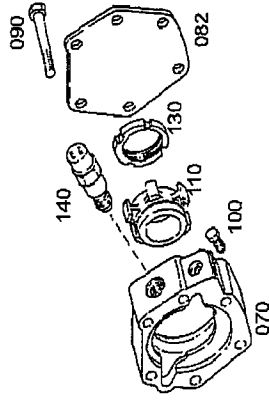

Item #	MH Part Number	Description	Qty Req	Item #	MH Part Number	Description	Qty Req
10	MVG201126	COVER PLATE	1				
20	MVG202030	DOUBLE GEAR	1				
30	MVG201004	END COVER	1				
40	MVG202031	HEXAGON BOLT	5				
60	MVG201046A	SHIM	1				
xx	MVG201046B	SHIM	1				
xx	MVG201046C	SHIM	1				
70	MVG202032	SPEEDOMETER HOUSING	1				
78	MVG201130	CYROLLBEARING	2				
82	MVG201026	COVER	1				
90	MVG202033	HEXAGON BOLT	6				
100	MVG202034	HEXAGON BOLT	1				
110	MVG202035	IMPULSTAR	1				
130	MVG202036	SLOTTED NUT	1				
140	MT932542	PULSE SENSOR	1				

MARMON-HERRINGTON ALL-WHEEL DRIVE
13001 Magisterial Drive • Louisville, KY 40223
(502) 253-0277 • (800) 227-0727 • Fax (502) 253-0317
E-mail: info@marmon-herrington.com

DOUBLE GEAR

OUTPUT SHAFT GROUP

Item #	MH Part Number	Description	Qty Req	Item #	MH Part Number	Description	Qty Req
10	MVG201006	BEARING HOUSING	1	270	MVG201052	TAROLLBEARING	1
20	MVG201093	GEAR SHIFT FORK	1	280	MVG202049	SHAFT SEAL	1
30	MVG201009	COVER	1	284	MVG202050	SHAFT SEAL	1
40	MVG201010	COVER	1	290	MVG201039	TAROLLBEARING	1
50	MVG202037	HEXAGON BOLT	3	300	MVG201053A	SHIM	1
60	MVG202038	HEXAGON NUT	1	X	MVG201053B	SHIM	1
70	MVG201095	CAP NUT	1	X	MVG201053C	SHIM	1
80	MVG121042	SCREW PLUG	1	X	MVG201053D	SHIM	1
98	MVG121040	SEALING RING	1	X	MVG201053E	SHIM	1
110	MVG121034	BUSH	1	X	MVG201053F	SHIM	1
120	MVG121031	WASHER	1	X	MVG201053G	SHIM	1
130	MVG121037	PISTON	1	X	MVG201053H	SHIM	1
140	MVG121033	COMPRSPRING	1	310	MVG201125	COVER PLATE	1
150	MVG121038	SEALING COLLAR	1	320	MVG202051	OUTPUT SHAFT	1
160	MVG202039	O-RING	1	340	MVG202052	BEARING COVER	1
170	MVG201098	OUTPUT SHAFT	1	350	MVG202053	HEXAGON BOLT	7
172	MVG202040	RETAINING RING	2				
180	MVG202041	BALL BEARING	1				
200	MVG201055	RETAINING RING	1				
210	MVG202042	SHAFT SEAL	1				
218	MVG161036	GEAR SHIFT SLEEVE	1				
220	MVG202043	POT	1				
230	MVG202044	SHAFT SEAL	1				
240	MVG202045	STUD	7				
250	MVG202046	STUD	3				
260	MVG202047	HEXAGON NUT	10				