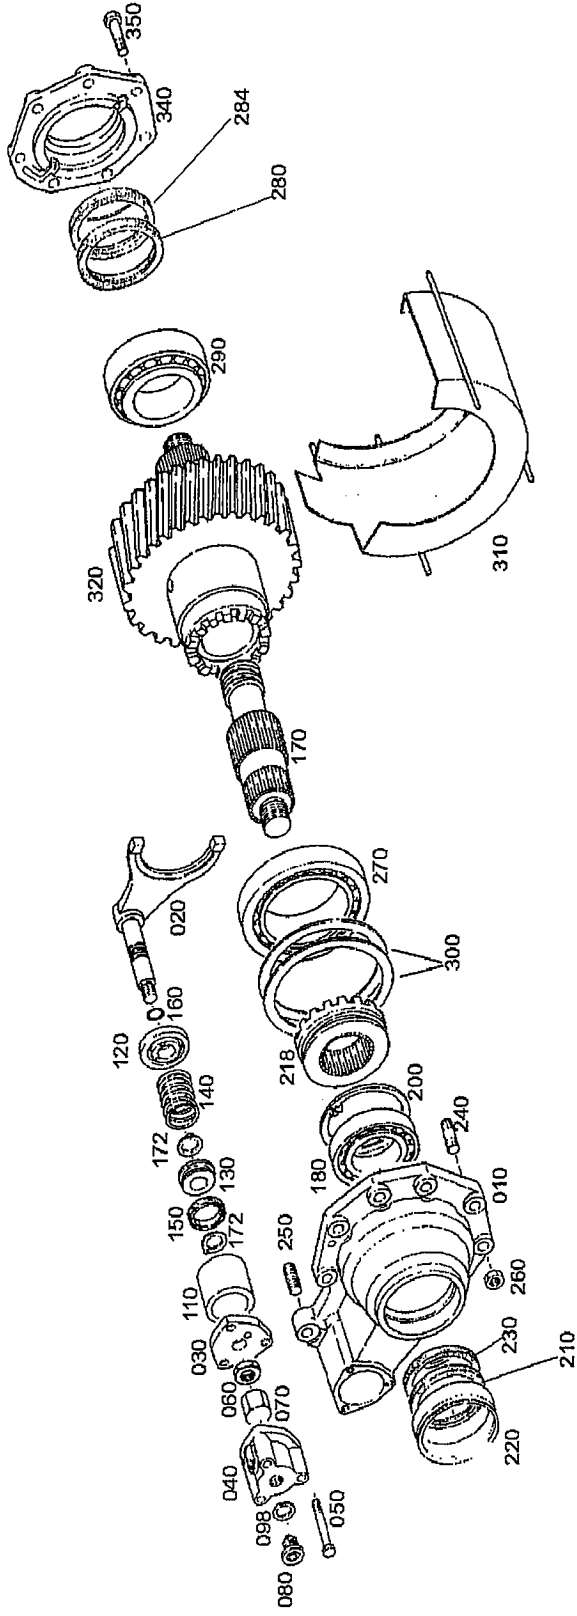

Item #	MH Part Number	Description	Qty Req	Item #	MH Part Number	Description	Qty Req
10	MVG201126	COVER PLATE	1				
20	MVG202030	DOUBLE GEAR	1				
30	MVG201004	END COVER	1				
40	MVG202031	HEXAGON BOLT	5				
60	MVG201046A	SHIM	1				
xx	MVG201046B	SHIM	1				
xx	MVG201046C	SHIM	1				
70	MVG202032	SPEEDOMETER HOUSING	1				
78	MVG201130	CYROLLBEARING	2				
82	MVG201026	COVER	1				
90	MVG202033	HEXAGON BOLT	6				
100	MVG202034	HEXAGON BOLT	1				
110	MVG202035	IMPULSTAR	1				
130	MVG202036	SLOTTED NUT	1				
140	MT932542	PULSE SENSOR	1				

MARMON-HERRINGTON ALL-WHEEL DRIVE
13001 Magisterial Drive • Louisville, KY 40223
(502) 253-0277 • (800) 227-0727 • Fax (502) 253-0317
E-mail: info@marmon-herrington.com

DOUBLE GEAR

OUTPUT SHAFT GROUP