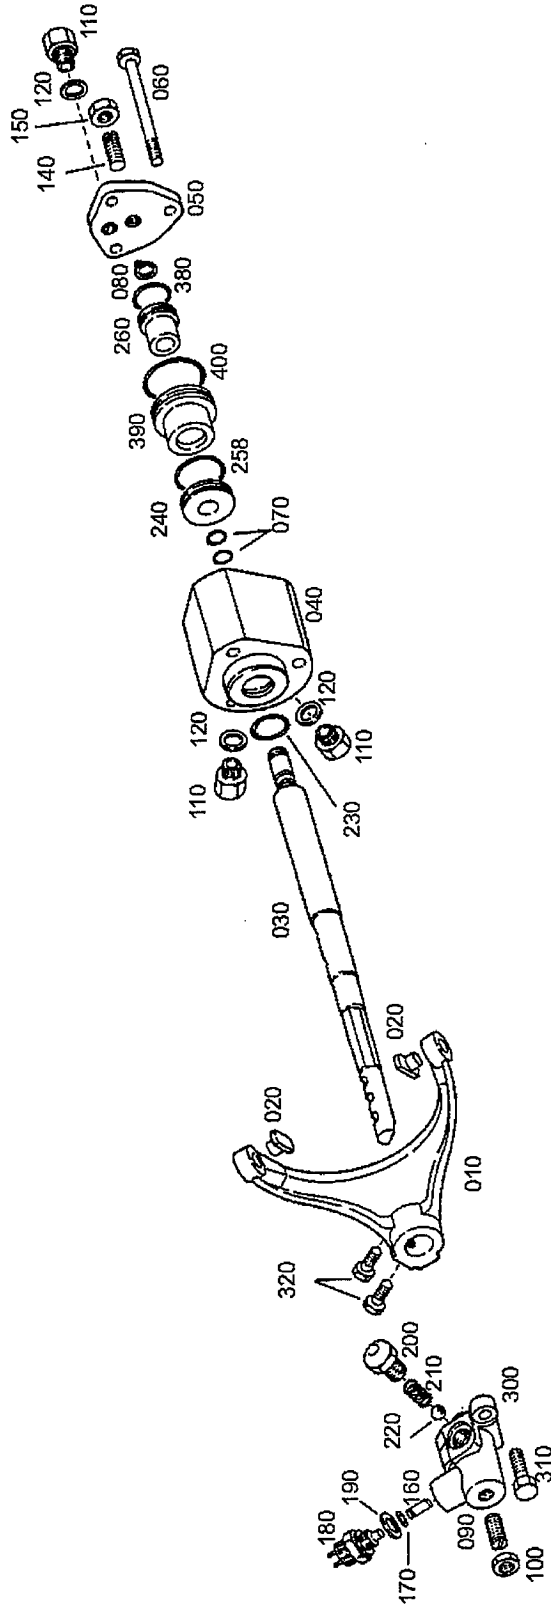

GEAR SHIFT ASSY

Marmon-Herrington

Item #	MH Part Number	Description	Qty Req.	Item #	MH Part Number	Description	Qty Req.
10	MVG201111	GEAR SHIFT FORK	1	258	MVG202064	SEALING RING	1
20	MVG121095	SLIDING PAD	2	260	MVG121047	PISTON	1
30	MVG202056	GEAR SHIFT ROD	1	300	MVG202065	FLANGE	1
40	MVG751088	SHIFT CYLINDER	1	310	MVG202066	HEXAGON BOLT	2
50	MVG751090	COVER	1	320	MVG751086	SCREW	2
60	MVG202057	HEXAGON BOLT	3	380	MVG202067	SEALING RING	1
70	MVG202058	O-RING	2	390	MVG751130	PISTON	1
80	MVG202059	RETAINING RING	1	400	DB51028	SEALING RING	1
90	MVG121126	SET SCREW	1				
100	MVG751092	HEXAGON NUT	1				
110	MVG202060	REDUCTION PIECE	3				
120	MVG121122	SEALING RING	3				
140	MVG121126	SET SCREW	1				
150	MVG751092	HEXAGON NUT	1				
160	MVG202061	PIN	1				
170	MVG121125	SNAP RING	1				
180	MVG202062	PRESSURE SWITCH	1				
190	MVG121040	SEALING RING	1				
200	MVG751099	BALL VALVE GUIDE	1				
210	MVG751100	SPRING	1				
220	MVG751101	BALL	1				
230	MVG202063	SEALING RING	1				
240	MVG751095	PISTON	1				

MARMON-HERRINGTON ALL-WHEEL DRIVE

13001 Magisterial Drive • Louisville, KY 40223
(502) 253-0277 • (800) 227-0727 • Fax (502) 253-0317
E-mail: info@marmon-herrington.com

GEAR SHIFT