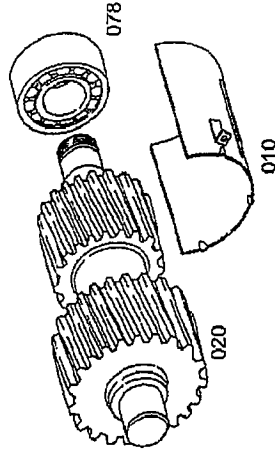

Item #	MH Part Number	Description	Qty Req	Item #	MH Part Number	Description	Qty Req
10	MVG201126	COVER PLATE	1				
20	MVG202030	DOUBLE GEAR	1				
30	MVG201004	END COVER	1				
40	MVG202031	HEXAGON BOLT	5				
60	MVG201046A	SHIM	1				
xx	MVG201046B	SHIM	1				
xx	MVG201046C	SHIM	1				
70	MVG202032	SPEEDOMETER HOUSING	1				
78	MVG201130	CYROLLBEARING	2				
82	MVG201026	COVER	1				
90	MVG202033	HEXAGON BOLT	6				
100	MVG202034	HEXAGON BOLT	1				
110	MVG202035	IMPULSTAR	1				
130	MVG202036	SLOTTED NUT	1				
140	MT932542	PULSE SENSOR	1				