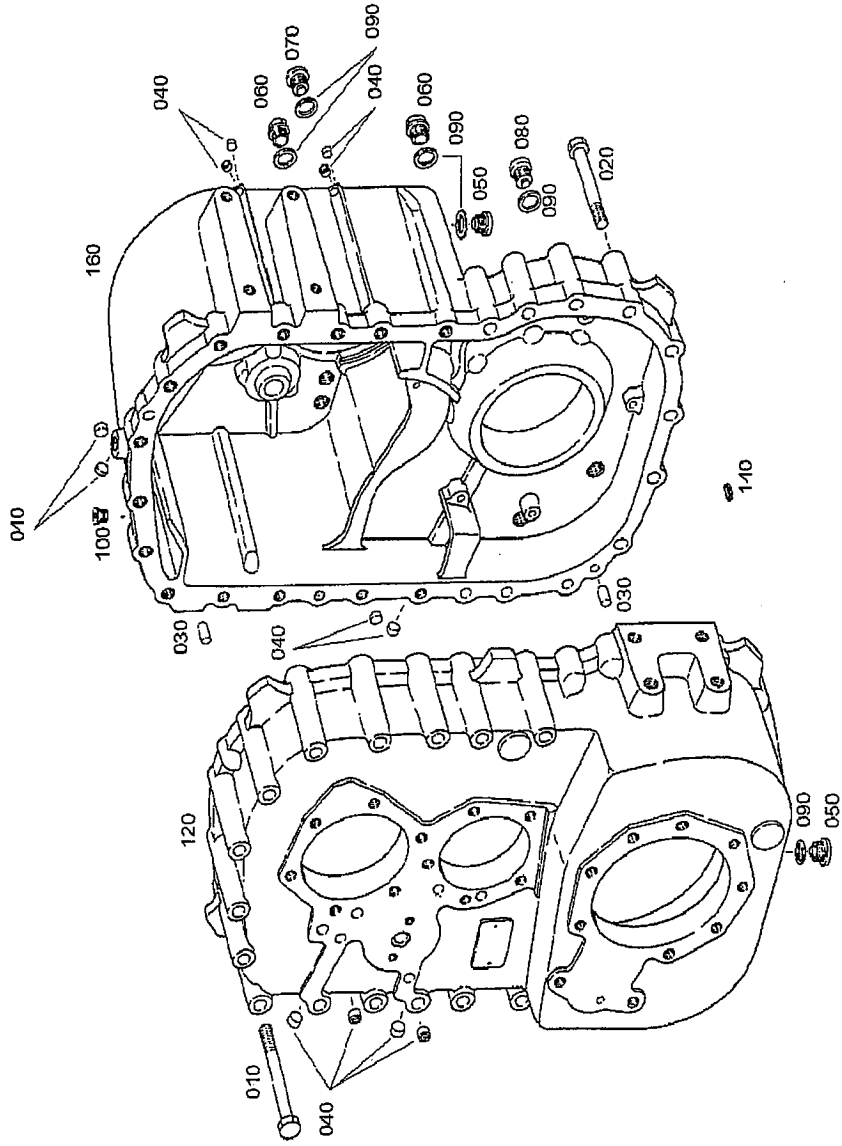

TABLE OF CONTENTS

HOUSINGS.....	3-4
INPUT SHAFT GROUP.....	5-6
DOUBLE GEAR ASSY.....	7-8
OUTPUT SHAFT GROUP.....	8-9
FLANGES.....	10-11
GEAR SHIFT ASSY.....	12-13
MISC HARDWARE.....	14-15

MARMON-HERRINGTON ALL-WHEEL DRIVE

13001 Magisterial Drive • Louisville, KY 40223
(502) 253-0277 • (800) 227-0727 • Fax (502) 253-0317
E-mail: info@marmon-herrington.com

HOUSING