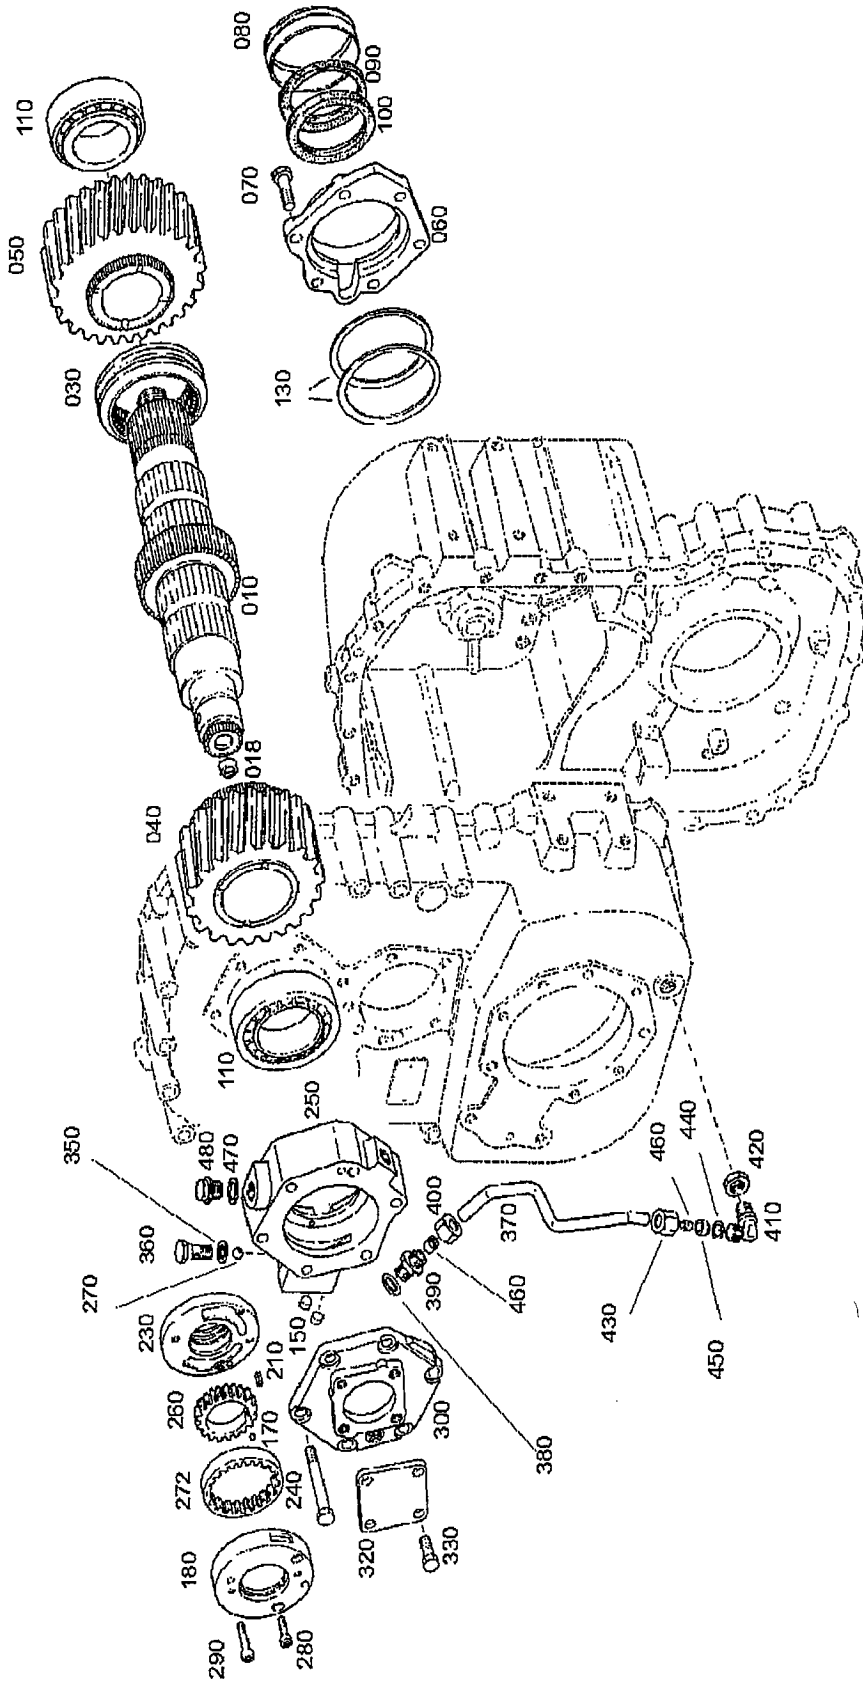

INPUT SHAFT GROUP

Item #	MH Part Number	Description	Qty Req	Item #	MH Part Number	Description	Qty Req
10	MVG202007	INPUT SHAFT	1	250	MVG202016	BEARING HOUSING	1
18	MVG201064	OIL DAM	1	260	MVG121068	GEAR	1
30	MVG201110	GEAR SHIFT SLEEVE	1	270	MVG202017	BALL	1
40	MVG201035	INPUT GEAR	1	272	MVG121067	GEAR RING	1
50	MVG201036	INPUT GEAR	1	280	MVG202018	CAP SCREW	2
60	MVG202008	BEARING COVER	1	290	MVG202019	CAP SCREW	2
70	MVG202009	HEXAGON BOLT	6	300	MVG202020	COVER	1
80	MVG202010	POT	1	320	MVG161018	COVER	1
90	MVG202011	SHAFT SEAL	1	330	MVG202021	HEXAGON BOLT	4
100	MVG202012	SHAFT SEAL	1	350	MVG202022	SEALING RING	1
110	MVG201039	TAROLLBEARING	2	360	MVG202023	UNION SCREW	1
130	MVG161014A	SHIM	1	370	MVG202024	OIL INDUCTION PIPE	1
xx	MVG161014B	SHIM	1	380	MVG121040	SEALING RING	1
xx	MVG161014C	SHIM	1	390	MVG202025	SOCKET	1
xx	MVG161014D	SHIM	1	400	MVG751038	UNION NUT	1
xx	MVG161014E	SHIM	1	410	MVG202026	SOCKET	1
xx	MVG161014F	SHIM	1	420	MVG202027	HEXAGON NUT	1
xx	MVG161014G	SHIM	1	430	MVG202028	UNION NUT	1
xx	MVG161014H	SHIM	1	440	MVG751042	SEALING RING	1
150	DB51002	KERNL VERSCHLUSS	3	450	MVG202029	PRESSURE RING	1
170	MVG202013	BALL	1	460	MVG751044	CUTTING RING	2
180	MVG202014	HOUSING	1	470	MVG121010	SEALING RING	1
210	MVG751033	SLOTPIN	1	480	MVG751028	SCREW PLUG	1
230	MVG751034	OIL PUMP COVER	1				
240	MVG202015	HEXAGON BOLT	6				

MARMON-HERRINGTON ALL-WHEEL DRIVE

13001 Magisterial Drive • Louisville, KY 40223
(502) 253-0277 • (800) 227-0727 • Fax (502) 253-0317
E-mail: info@marmon-herrington.com

INPUT SHAFT

Marmon-Herrington